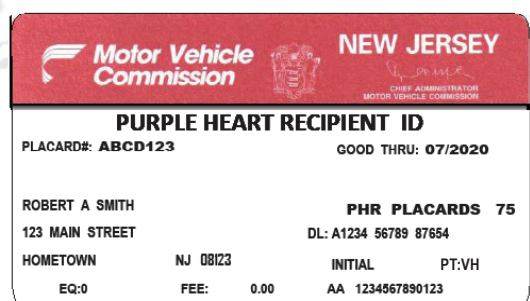

The holder of a unique placard will be issued a placard identification card that will match the owner information on the vehicle registration card for the vehicle in use. (See Exhibits A2 and B2)

This recipient identification card indicates the actual person who is entitled to the privilege of the unique placard.

Exhibit A1

Exhibit B1

Exhibit A2

Exhibit B2