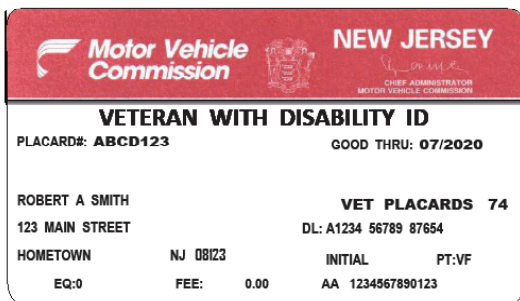

The holder of a unique placard will be issued a placard identification card that will match the owner information on the vehicle registration card for the vehicle in use. (See Exhibits A2 and B2)

This recipient identification card indicates the actual person who is entitled to the privilege of the unique placard.

Exhibit A1

Exhibit B1

Exhibit A2

Exhibit B2