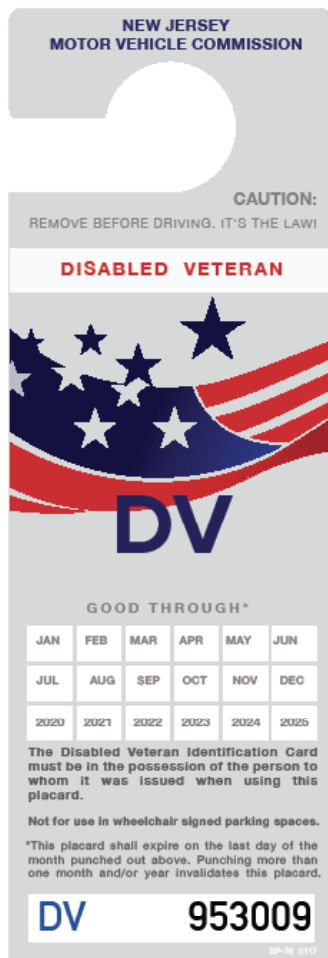

DATE: July 31, 2017

SUBJECT: **Disabled Veterans and Purple Heart Recipients
Parking Placards**

New Jersey law (N.J.S.A. 39:4-207.10) permits exemption from payment of municipal parking meter fees, for up to 24 hours, for disabled veterans and Purple Heart recipients under certain, specific circumstances:

- The parked vehicle is owned by the disabled veteran or the Purple Heart recipient.
- The disabled veteran or Purple Heart recipient is the driver or a passenger in that vehicle.
- The vehicle displays a unique placard issued by the Motor Vehicle Commission. (See Exhibits A1 and B1)

Disabled veteran or Purple Heart recipient placards afford the vehicle owner the same privileges as the Disabled Veteran or Purple Heart license plates.

These placards are subject to renewal/recertification every 3 years. The expiration date will be the last day of the month that is punched out on the placard. The year of expiration will also be punched out. The appearance of this expiration date is the same format as on the existing Person with a Disability (PWAD) placard.

The holder of a unique placard will be issued a placard identification card that will match the owner information on the vehicle registration card for the vehicle in use. (See Exhibits A2 and B2)

This recipient identification card indicates the actual person who is entitled to the privilege of the unique placard.